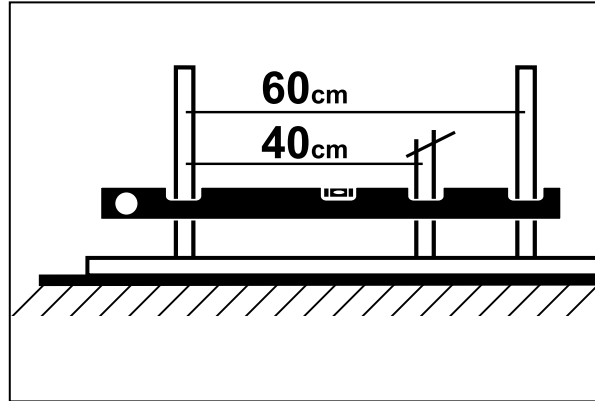

### FEATURES

- Aluminum box level profile with stud slots and markers for standard stud layout
- Epoxy locked, solid acrylic vials:
  - 1 Plumb Site® Dual-View™ vertical vial
  - 1 horizontal vial
- Magnetic milled surface
- Shockproof end caps

- Accuracy:  $<0.0005 \text{ "/>$
- Length: 90cm (36")

 mm	 mm	 mm	 g/m
1.8mm	20mm	50mm	605g/m

2 options for standard stud layout:

400mm	600mm
417mm	625mm

## 773 Magnetic Stud Layout

		 unit	 in/cm	 ft³/m³	 lb/kg	 EAN	 UPC
773-40P-90	36" (90cm)	10 units	36" x 4.5" x 4.7" 91 x 11.5 x 12 cm	0.44 ft³ 0.012 m³	13.5 lb 6.1 kg	7396321103432	739632110343